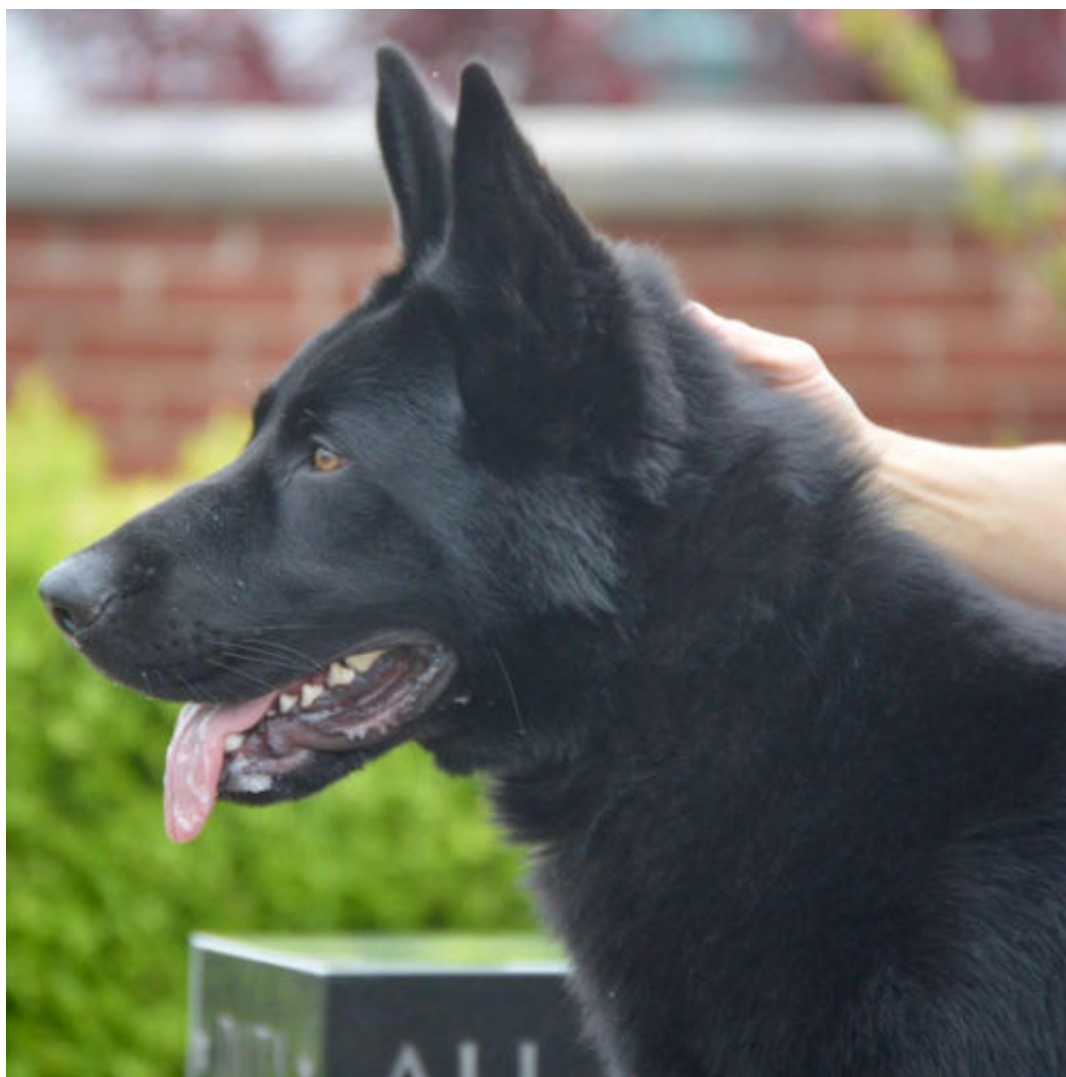

YOUR LOGO

[Worldwide German Shepherd Directory](#) :: Your Favorite Site

Blackjack's German Shepherds

<https://www.facebook.com/Blackjack-German-Shepherds-of-Indiana-1434836856791471/>

Our German Shepherds have outstanding breed qualities worthy of being passed on to another generation.

Blackjack's German Shepherds Our German Shepherds have many generations of well-adjusted shepherds behind them. We not only own the parents of the puppies we produce but know their grandparent(s), and older brothers or sisters, half brothers or sisters, uncles, or aunts. Our German Shepherds are Big and Powerful Exceptional in every way. Home protection all-in-one. We breed to bring back the old style heavy bone type. Loyalty, Drive, and Ability to work are complimented by their Striking Appearance and Sound, Solid Temperament. Absolutely perfect with children and relaxed in the home environment. Transitions between Active and Passive behavior perfectly on command. Calm and very dedicated showing confident and self assured behavior solving difficulties on their own. They have Pronounced Play Drive shown by high anticipation for the ball. Their Pedigree's are a highly respected combination known for optimum health and longevity. Proven to produce Outstanding Character and Superior Intelligence. Needless to say, we know the temperaments and health of our shepherds very well. For this reason the Temperaments, Size, and Personalities of our puppies do not vary from puppy to puppy. All content of this listing belongs to the Owner in this Listing! Copyright © All Rights Reserved.